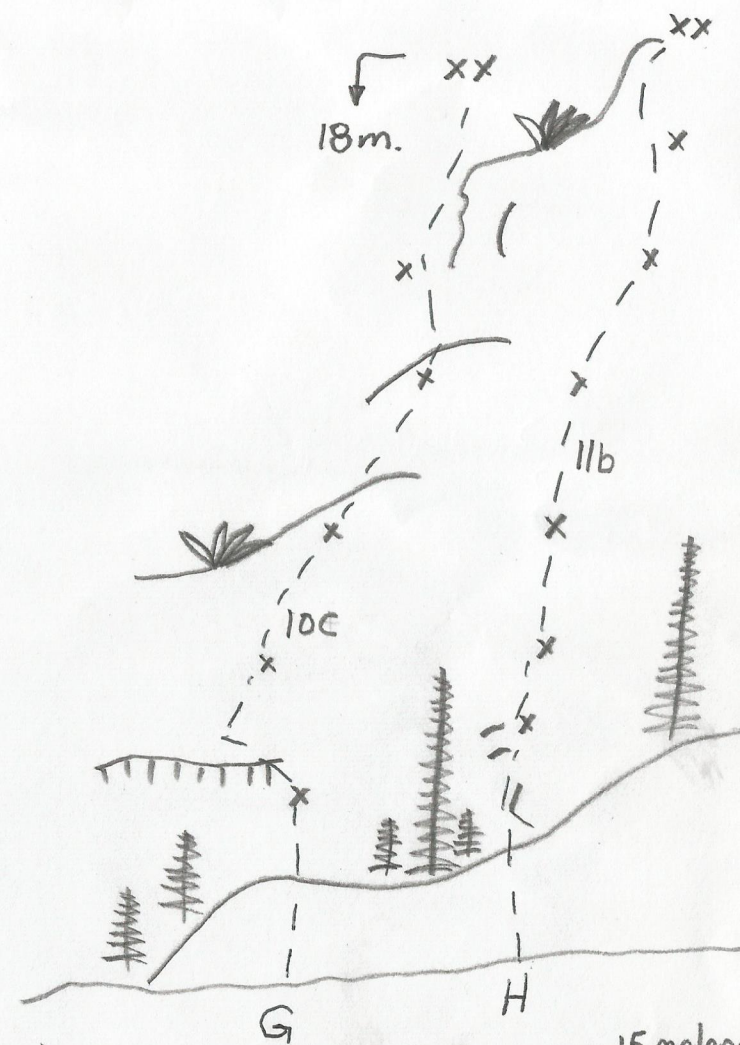

IRISH
MIST
ICE CLIMB
20 meters
←

D, E F
↑
Trail Arrives

10 meters
to G
→

15 meters
to I
→